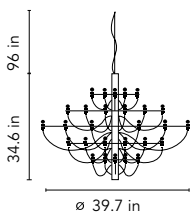

## 2097/50

by Gino Sarfatti , 1958

Suspension lamp providing diffused light. Steel central structure with brass arms, both available either chromium-plated or gilded. Steel ceiling fitting and rose.

Mounting	Pendant
Environment	Indoor
Weight	20.2 lbs
Light sources available	50 x 15W E14 clear ball incandescent, 34.6" x 39.7"
Emergency	Without
Voltage	120V
Power	50x MAX15
Battery	No
Supply included	Yes
Cord Length	96" in
Materials	Steel