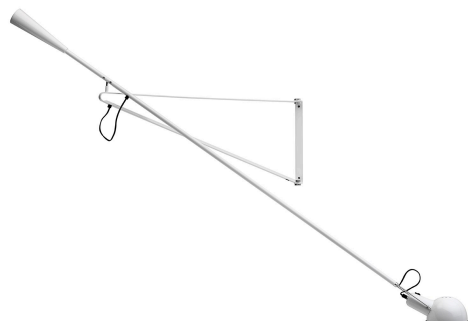

## 265

by Paolo Rizzatto , 1973

Wall lamp providing direct light. Painted steel adjustable arm and reflector. Chrome-plated brass reflector support. Cast iron tapered counterweight. Painted steel wall fixture.

Mounting	Wall
Environment	Indoor
Finish	White, Black
Weight	13.2 lbs
Light sources available	1 x 9W A19 2700 Medium Base Frosted LED

Voltage	120V
Power	MAX 75

Cord Length	80"
Materials	Steel
Colors	<ul style="list-style-type: none"> <li><span style="display: inline-block; width: 10px; height: 10px; background-color: #e0e0e0; border-radius: 50%; margin-right: 5px;"></span> A030009 - White</li> <li><span style="display: inline-block; width: 10px; height: 10px; background-color: #333333; border-radius: 50%; margin-right: 5px;"></span> A030030 - Black</li> </ul>