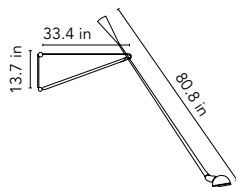

## 265

by Paolo Rizzatto , 1973

Wall lamp providing direct light. Painted steel adjustable arm and reflector. Chrome-plated brass reflector support. Cast iron tapered counterweight. Painted steel wall fixture.

Mounting	Wall
Environment	Indoor
Finish	White, Black
Weight	13.2 lbs
Light sources available	1 x 9W A19 2700 Medium Base Frosted LED

Voltage	120V
Power	MAX 75

Cord Length	80"
Materials	Steel
Colors	<ul style="list-style-type: none"> <li><span style="display: inline-block; width: 10px; height: 10px; background-color: #e0e0e0; border-radius: 50%; margin-right: 5px;"></span> A030009 - White</li> <li><span style="display: inline-block; width: 10px; height: 10px; background-color: #333333; border-radius: 50%; margin-right: 5px;"></span> A030030 - Black</li> </ul>