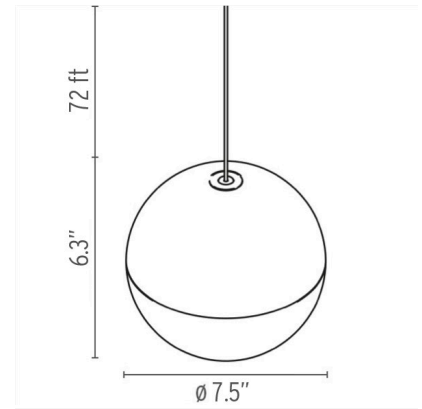

Physical

Cord Length (inches)	866" - Black
Construction Material	Aluminum, Polycarbonate
Weight	2.75 lbs

● F6490030 Black

Dimensional Image

Certifications

CONTEXT

ENQUIRIES
info@contextgallery.com

Tel. 404. 477. 3301
Tel. 800. 886.0867