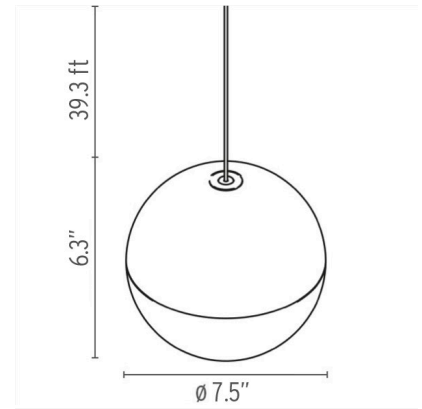

Physical

Cord Length (inches)	472" - Black
Construction Material	Aluminum, Polycarbonate
Weight	2.5 lbs

● F6480030 Black

Dimensional Image

Certifications

CONTEXT

ENQUIRIES
info@contextgallery.com

Tel. 404. 477. 3301
Tel. 800. 886.0867