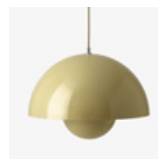

Flowerpot ^{VP7}
Verner Panton
1968

Shade Ø: 37cm / 10.6in

Flowerpor^{VP7} Verner Panton 1968

Product category

Pendant

Environment

Indoor

Material

Beige Red (RAL 3012), Light Blue (NCS S 3020-R90B), Mustard (NCS S 3060-Y10R), Red Brown (RAL 8012), Grey Beige (NCS S 4005-Y20R), Dark Green (NCS S 8010-B70G), White (RAL 9010), Matt Black (RAL 9017), Matt Light, Grey (PT 3U), Matt White (RAL 9003) & Stone Blue (NCS S 6005-B80G), Pale Sand (RAL1000), Signal Green (RAL6032)

Related products

→ Dark Green

→ Mustard

→ Beige Red

→ Red Brown

→ Light Blue

→ Stone Blue

→ Grey Beige

→ Matt Light Grey

→ White

→ Matt White

→ Matt Black

→ Pale Sand

→ Signal Green

&Tradition[®]