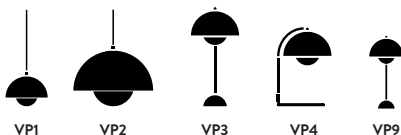

Related products

→ Dark Green