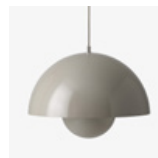

Flowerpot ^{VP7}
Verner Panton
1968

Shade Ø: 37cm / 10.6in

Flowerpor^{VP7} Verner Panton 1968

Product category

Pendant

Environment

Indoor

Material

Beige Red (RAL 3012), Light Blue (NCS S 3020-R90B), Mustard (NCS S 3060-Y10R), Red Brown (RAL 8012), Grey Beige (NCS S 4005-Y20R), Dark Green (NCS S 8010-B70G), White (RAL 9010), Matt Black (RAL 9017), Matt Light, Grey (PT 3U), Matt White (RAL 9003) & Stone Blue (NCS S 6005-B80G), Pale Sand (RAL1000), Signal Green (RAL6032)

Related products

→ Dark Green

→ Mustard

→ Beige Red

→ Red Brown

→ Light Blue

→ Stone Blue

→ Grey Beige

→ Matt Light Grey

→ White

→ Matt White

→ Matt Black

→ Pale Sand

→ Signal Green

&Tradition[®]