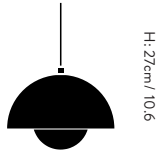

Flowerpot ^{VP7}
Verner Panton
1968

Shade Ø: 37cm / 10.6in

Flowerpor^{VP7} Verner Panton 1968

Product category

Pendant

Environment

Indoor

Material

Lacquered metal with 3 meter fabric cord

Production process

The two shades are made from deep drawn metal

Dimensions

Ø: 37cm / 10.6in, H: 27cm / 10.6in

Packaging dimensions

H: 45cm / 17.7in, W: 45cm / 17.7in, L: 28cm / 11 in