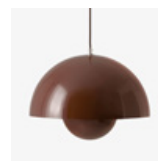

Flowerpot ^{VP7}
Verner Panton
1968

Shade Ø: 37cm / 10.6in

Flowerpor^{VP7} Verner Panton 1968

Product category

Pendant

Environment

Indoor

Material

Beige Red (RAL 3012), Light Blue (NCS S 3020-R90B), Mustard (NCS S 3060-Y10R), Red Brown (RAL 8012), Grey Beige (NCS S 4005-Y20R), Dark Green (NCS S 8010-B70G), White (RAL 9010), Matt Black (RAL 9017), Matt Light, Grey (PT 3U), Matt White (RAL 9003) & Stone Blue (NCS S 6005-B80G), Pale Sand (RAL1000), Signal Green (RAL6032)

Related products

→ Dark Green

→ Mustard

→ Beige Red

→ Red Brown

→ Light Blue

→ Stone Blue

→ Grey Beige

→ Matt Light Grey

→ White

→ Matt White

→ Matt Black

→ Pale Sand

→ Signal Green

&Tradition[®]