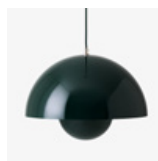

Related products

→ Dark Green