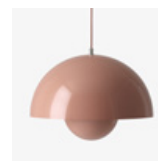

Flowerpot ^{VP7}
Verner Panton
1968

Shade Ø: 37cm / 10.6in

Flowerpor^{VP7} Verner Panton 1968

Product category

Pendant

Environment

Indoor

Material

Beige Red (RAL 3012), Light Blue (NCS S 3020-R90B), Mustard (NCS S 3060-Y10R), Red Brown (RAL 8012), Grey Beige (NCS S 4005-Y20R), Dark Green (NCS S 8010-B70G), White (RAL 9010), Matt Black (RAL 9017), Matt Light, Grey (PT 3U), Matt White (RAL 9003) & Stone Blue (NCS S 6005-B80G), Pale Sand (RAL1000), Signal Green (RAL6032)

Related products

→ Dark Green

→ Mustard

→ Beige Red

→ Red Brown

→ Light Blue

→ Stone Blue

→ Grey Beige