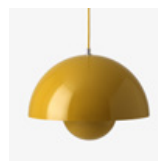

Shade Ø: 37cm / 10.6in

Flowerpor^{VP7} Verner Panton 1968

Product category

Pendant

Environment

Indoor

Material

Lacquered metal with 3 meter fabric cord

Production process

The two shades are made from deep drawn metal

Dimensions

Ø: 37cm / 10.6in, H: 27cm / 10.6in

Packaging dimensions

H: 45cm / 17.7in, W: 45cm / 17.7in, L: 28cm / 11 in

Colli quantity

1 pc

Weight

Product: 2.4 kg / Incl. packaging: 3.94 kg

Voltage

220-240V - 50Hz.

Light source & Energy efficiency class

E27 Max 100 Watt. The luminaire is compatible with bulbs of the energy classes: A++ - E. Bulb is not included.

Certifications

Canopy

Included

Cord length

300cm / 118.1in.

Cleaning Instructions

Clean with soft dry cloth. Always switch off the electricity supply before cleaning.

→ Stock item

Beige Red (RAL 3012), Light Blue (NCS S 3020-R90B), Mustard (NCS S 3060-Y10R), Red Brown (RAL 8012), Grey Beige (NCS S 4005-Y20R), Dark Green (NCS S 8010-B70G), White (RAL 9010), Matt Black (RAL 9017), Matt Light, Grey (PT 3U), Matt White (RAL 9003) & Stone Blue (NCS S 6005-B80G), Pale Sand (RAL1000), Signal Green (RAL6032)

Related products

→ Mustard

&Tradition®