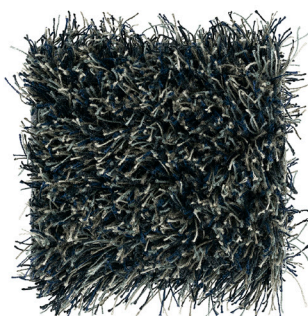

FOGG
DESIGN GUNILLA
LAGERHEM ULLBERG

KASTHALL

PRODUCT SPECIFICATIONS FOR FOGG

An elegant long pile rug that shimmers in a variety of shades. The character of the linen yarn and the many shades of colour gives it a beautifully mottled appearance and attractive sheen. When the mist clear away. The mists of the long night evaporate slowly in the morning sun, and in the sifting light we can descry the contours of the world. Kasthalls' elegant classic, Fogg, touches both body and soul with its natural and shimmering luster. We now present Fogg in seven new beautiful colors. To experience Fogg is to experience a sense and appeal. A shimmering long fringe classic that captures the interaction between light and dark hues. The original colour notes of suede and leather are inspired by afghan fur coats and leather patchworks. The new collection is characterized by a refreshing playfulness with unconventional colour combination, inspired by confetti, with roots in the present and the future. Typical of its time and timeless at the same time. Fogg seems to be moving, like windswept plains. The mottled structure and the shine of the linen creates tinges and lively character with a spontaneous multi-faceted expression.

PRODUCT TYPE: Hand tufted rug in pure linen

PILE MATERIAL: 100% linen

BASE FABRIC: Polyester

BACKING MATERIAL: Polypropylene and recycled yarn

ADHESIVE: Aqueous acrylic adhesive

SIZE AND SHAPE: Any size and shape available.

FOGG Design GUNILLA LAGERHEM ULLBERG
Hand tufted rug in pure linen

White 5

Lunar Beige 870

Lemon Fudge 840

Grey Yellow 10

Mottled Black 580

Sea Green 350

Grey 2

Almond Blush 810

Dark Grey 1

Ink Blue 521

Copper Blue 820

KASTHALL HEAD QUARTER

Phone +46(0)320 205 900 | Fritslavägen 42 | Box 254 | 511 23 Kinna, Sweden | info@kasthall.se

For the latest updates of our collection, please visit www.kasthall.com