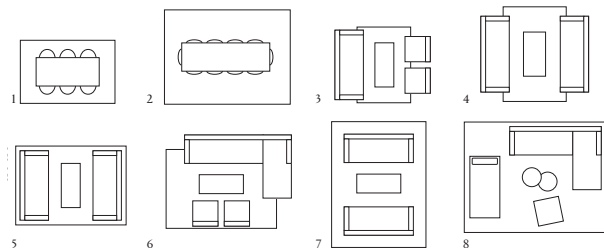

Examples of commonly used rug sizes:

1. Dining table with 6 chairs: rug size 200x300 cm
2. Dining table with 10 chairs: rug size 300x400 cm
3. Three-seat couch with armchairs: rug size 170x240 cm
4. Three-seat double couch: rug size 200x300 cm
5. Three-seat double couch: rug size 250x350 cm
6. Corner sofa with armchairs: rug size 250x350 cm
7. Three-seat double couch: rug size 300x400 cm
8. Corner sofa with daybed and armchair: rug size 350x450 cm

OTHER INFORMATION

- Depending on the materials used and the rug-making process, dimensions may vary by up to 2% so please state maximum or minimum dimensions when placing your order.
- Note that all rugs from Kasthall are made from natural materials. Variations in colour and texture can therefore arise between batches of yarn and dye baths.