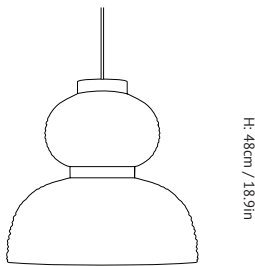

The Paper Lantern series is comprised of three different versions in ivory white rice paper with black stained oak accents in sizes from 46 cm in diameter to 70 cm. Each weighing only 1 kilo, they hang delicately in any indoor setting. Living proof that when East and West meet, the past becomes the present in a poetic expression of both.

Ø: 50cm / 19.7in

H: 48cm / 18.9in

Photometric data file (LDT or IES) available upon request.

Product type	Pendant.
Production Process	Handmade rice paper pendant.
Environment	Indoor.
Dimensions (cm / in)	Ø: 50cm/ 19.7 in, H: 48cm/ 18.9 in.
Weight (kg)	1.0kg.
Materials	Ivory white paper, black stained oak, 4 meter black fabric cord.
Colours	Ivory white paper with black stained oak.
Voltage (V)	220-240V - 50Hz.
Light source &	E27 2 x Max 60 Watt The luminaire is compatible with bulbs of the energy classes: A++ - E Bulb is not included.
Energi efficiency class	
Certifications	CE, IP20, Class II.
Canopy	Included.
Cord lenght / diameter (cm / in)	400cm/157.5in.
Cleaning Instructions	Clean with soft dry cloth. Always switch off the electricity supply before cleaning.
Package Dimensions (cm / in)	H: 17.5cm x W: 52.0cm x D: 52.0cm.