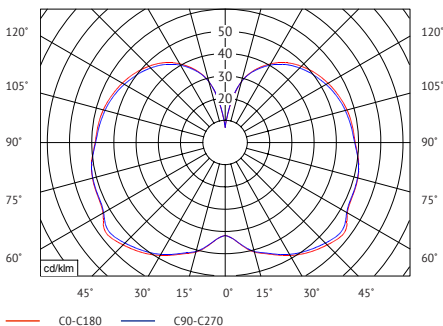

Ø: 50cm / 19.7in

H: 48cm / 18.9in

Photometric data file (LDT or IES) available upon request.

Product type	Pendant.
Production Process	Handmade rice paper pendant.
Environment	Indoor.
Dimensions (cm / in)	Ø: 50cm/ 19.7 in, H: 48cm/ 18.9 in.
Weight (kg)	1.0kg.
Materials	Ivory white paper, black stained oak, 4 meter black fabric cord.
Colours	Ivory white paper with black stained oak.
Voltage (V)	220-240V - 50Hz.
Light source &	E27 2 x Max 60 Watt The luminaire is compatible with bulbs of the energy classes: A++ - E Bulb is not included.
Energi efficiency class	
Certifications	CE, IP20, Class II.
Canopy	Included.
Cord lenght / diameter (cm / in)	400cm/157.5in.
Cleaning Instructions	Clean with soft dry cloth. Always switch off the electricity supply before cleaning.
Package Dimensions (cm / in)	H: 17.5cm x W: 52.0cm x D: 52.0cm.