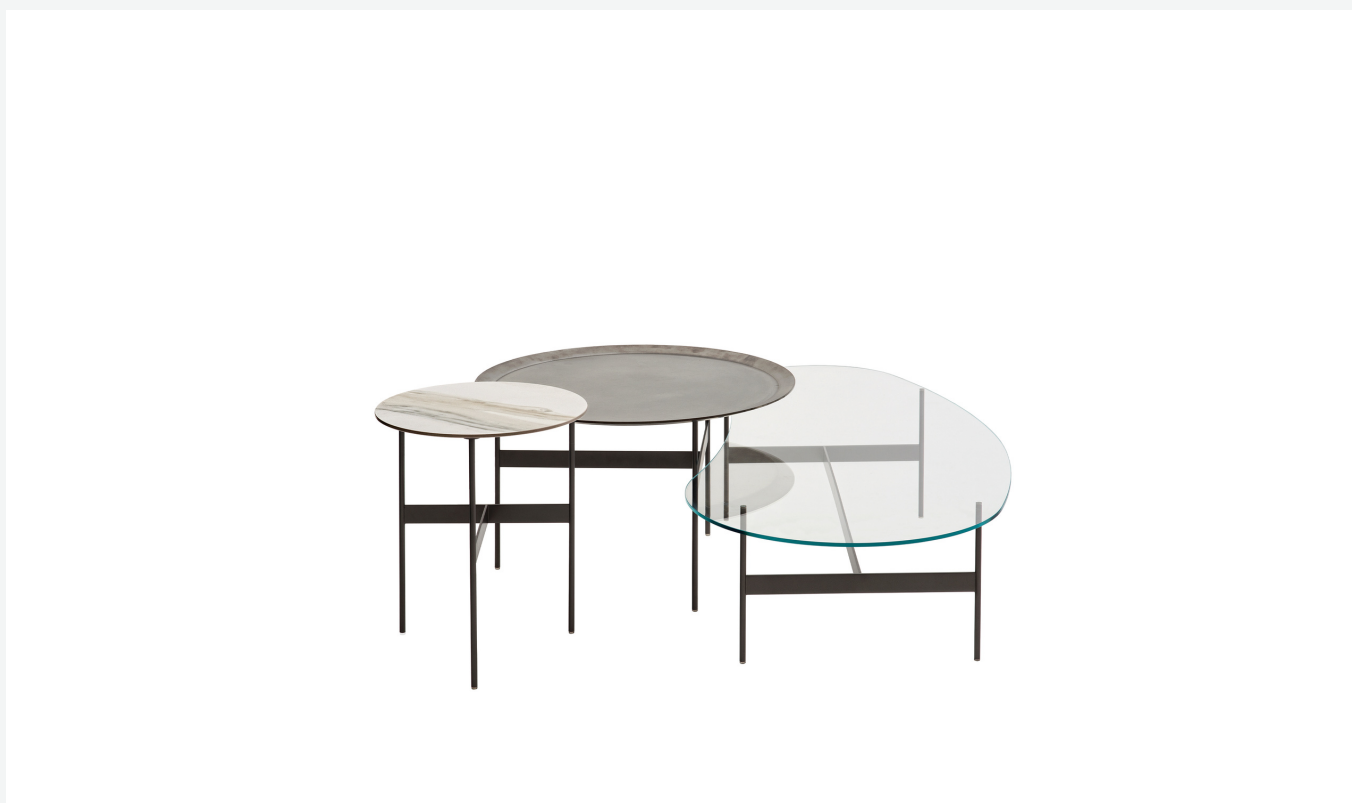

## Description

Lightness and simplicity distinguish Formiche (Ants in English) complements. The slender support frame (making reference to the name), with its shape and finish, picks up the theme of the feet in the sofa system. The rounded support of painted steel is connected by crosspiece to support the tops in different shapes, round, oval, or "kidney bean". Formiche's various shapes and heights make it possible to compose different support systems. The tops themselves, made of several finishes, have a fine thickness of 8 mm.