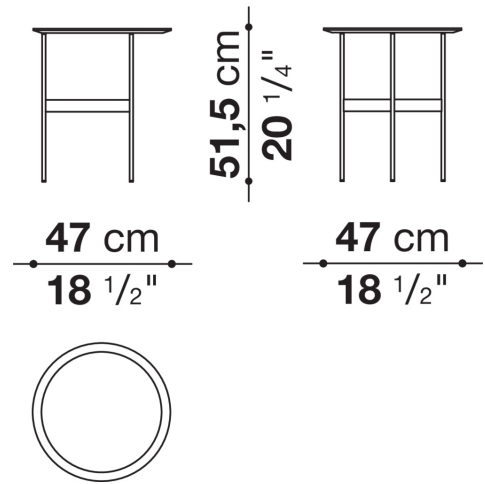

FR47V

CONTEXT

ENQUIRIES
info@contextgallery.com

Tel. 404. 477. 3301
Tel. 800. 886.0867