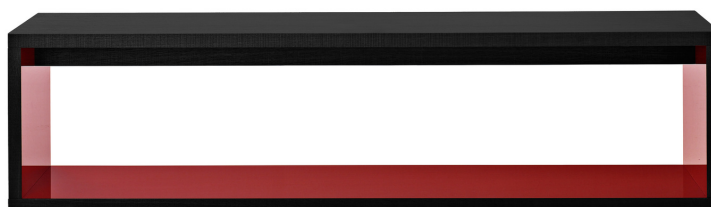

Frank '12

COMPLEMENTS

2012

Antonio Citterio

CONTEXT

ENQUIRIES
info@contextgallery.com
Tel. 404. 477.3301
Tel. 800. 886.0867
contextgallery.com

Description

A versatile piece of furniture it stands out for its essential design. An internal frame glossy painted in combines with an external frame available in a variety of different wood essences.

Technical information

Frame

veneered wood particles panel

Adjustable ferrules

steel and plastic material

Technical drawings

FE155

FE205