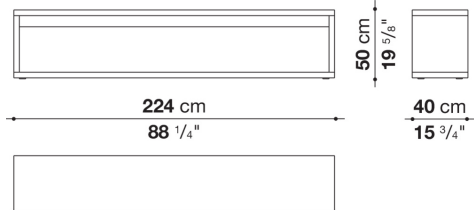

Technical drawings

FE230

CONTEXT

ENQUIRIES
info@contextgallery.com

Tel. 404. 477. 3301
Tel. 800. 886.0867

contextgallery.com