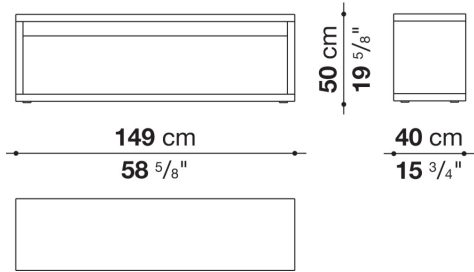

Technical information

Frame

veneered wood particles panel

Adjustable ferrules

steel and plastic material

Technical drawings

FE155

FE205