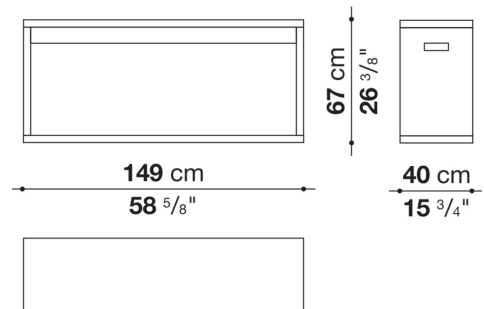

Technical drawings

FE149

CONTEXT

ENQUIRIES
info@contextgallery.com

Tel. 404. 477. 3301
Tel. 800. 886.0867

contextgallery.com