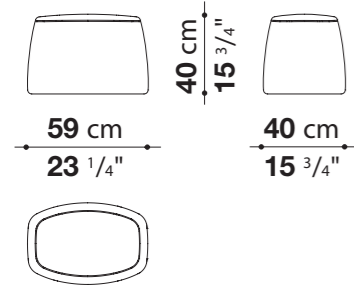

0075R
red profile

0082N
natural profile

OF58P

CONTEXT

Ottoman

Red profile, Lesia 255 -
Natural profile, Lesia 280

ENQUIRIES
info@contextgallery.com

Tel. 404. 477. 3301
Tel. 800. 886.0867