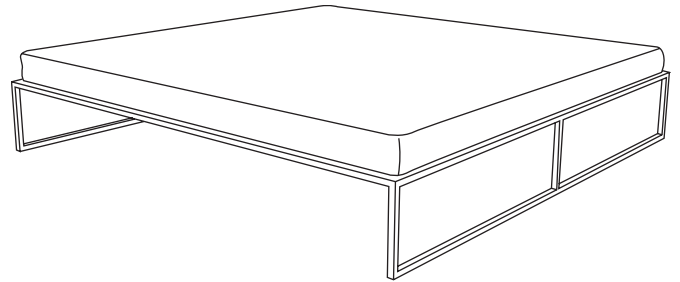

# FRONZONI '64

A.G.Fronzoni

cappellini

Italian bed designed in 1964, completely made in metal square tube with staves of solid covered tulipier, matt lacquered in white or anthracite colors.

### Structure:

Square metal tube, finishing in matt lacquer white or anthracite

## Dimensions\_

FR\_1

100  
39 1/4"

200  
78 3/4"

30  
11 3/4"

FR\_6

170  
67"

200  
78 3/4"