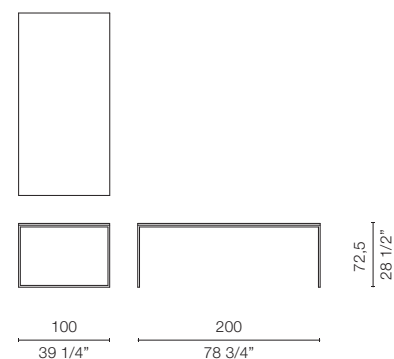

Dimensions

FR_21

FR_26

FR_27

CONTEXT

ENQUIRIES
info@contextgallery.com

349 Peachtree Hills Ave
Suite B2
Atlanta, GA 30305
contextgallery.com
contextcontract.com

Tel. 404. 477. 3301
Tel. 800. 886.0867