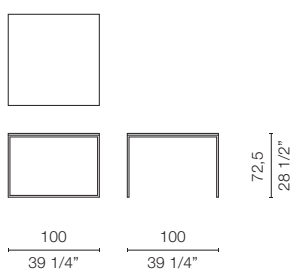

FRONZONI '64

A.G.Fronzoni

cappellini

Collection of square or rectangular tables designed in 1964, square metal tube base design with a wooden top, matt lacquered in white or anthracite colors.

Used materials

Top:

1. Panel conglomerate fiber medium density wood, matt lacquered in white or anthracite

Base:

2. Square metal tube with rectangular plate, finishing powder-coated white or anthracite

Feet:

3. Black plastic

Dimensions

FR_21

FR_26

FR_27