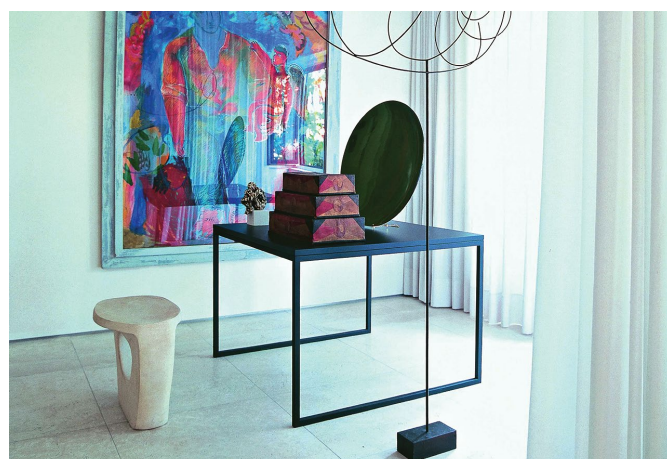

CONTEXT

ENQUIRIES
info@contextgallery.com

349 Peachtree Hills Ave
Suite B2
Atlanta, GA 30305
contextgallery.com
contextcontract.com

Tel. 404. 477. 3301
Tel. 800. 886.0867

Cap Design S.p.A.
via Busnelli, 5
I-20821 Meda (MB)

tel. +39 0362372486
www.cappellini.it
cappellini@cappellini.it