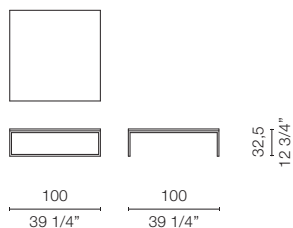

Dimensions

FR_21

FR_26

FR_27

CONTEXT

ENQUIRIES
info@contextgallery.com

349 Peachtree Hills Ave
Suite B2
Atlanta, GA 30305
contextgallery.com
contextcontract.com

Tel. 404. 477. 3301
Tel. 800. 886.0867