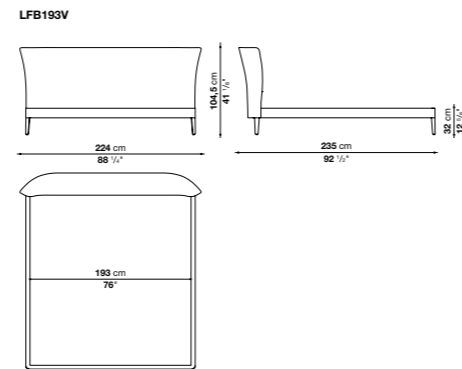

Febo

DESIGNED BY ANTONIO CITTERIO

The bed version of Febo is available in six different sizes with an elegant headboard and the added comfort of two back cushions. For all elements are available the same characteristic of the collection: the single material and the visible blanket stitch.

CONTEXT

ENQUIRIES
info@contextgallery.com

Tel. 404. 477. 3301
Tel. 800. 886.0867

contextgallery.com
contextcontract.com