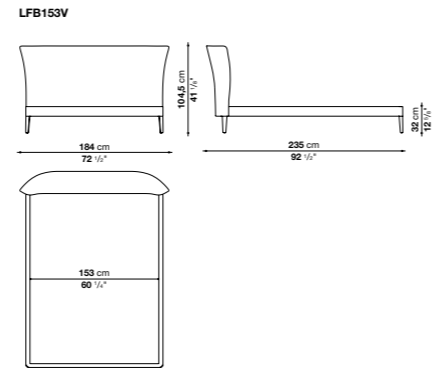

Febo

DESIGNED BY ANTONIO CITTERIO

The bed version of Febo is available in six different sizes with an elegant headboard and the added comfort of two back cushions. For all elements are available the same characteristic of the collection: the single material and the visible blanket stitch.

CONTEXT

ENQUIRIES
info@contextgallery.com

Tel. 404. 477. 3301
Tel. 800. 886.0867

contextgallery.com
contextcontract.com