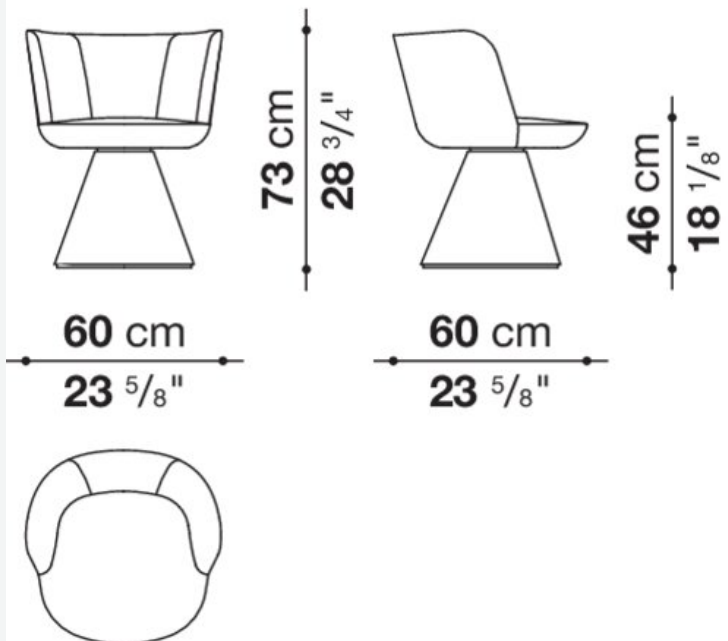

CONTEXT

ENQUIRIES
info@contextgallery.com

Tel. 404. 477. 3301
Tel. 800. 886.0867

contextgallery.com
contextcontract.com