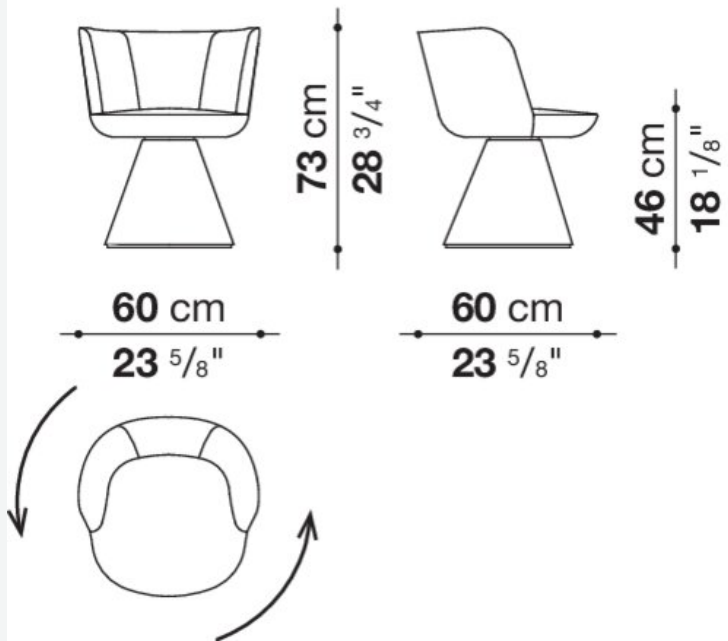

Technical information

SF60M

SF60F