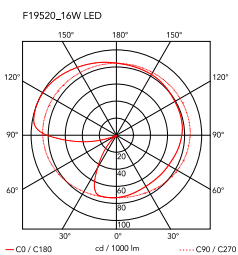

CONTEXT

349 Peachtree Hills Ave
Suite B2
Atlanta, GA 30305
contextgallery.com
contextcontract.com

ENQUIRIES
info@contextgallery.com

Tel. 404-477-3301
Tel. 800-886-0867