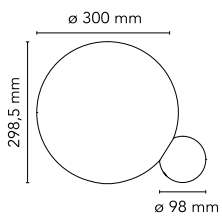

Materials Aluminum, Blown glass

- Colors
- F1952044 - Electroplating 24 Karat gold
 - F1952015 - Copper
 - F1952030 - black nickel
 - F1952050 - Polished aluminium

CONTEXT

349 Peachtree Hills Ave
Suite B2
Atlanta, GA 30305
contextgallery.com
contextcontract.com