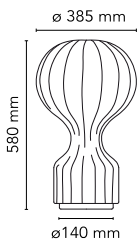

Gatto

by Achille & Pier Giacomo Castiglioni , 1960

Table lamp providing diffused light. White powder coated internal steel structure sprayed with a unique "cocoon" resin to create the diffuser which is then protected by a transparent sprayed on finish. On the cable there is the electronic dimmer which allows the regulation of light brightness.

Mounting	Table
Environment	Indoor
Finish	Cocoon
Weight	5.7 lbs
Light sources available	1 x 60W A-19 Medium Frosted Bulb
Emergency Switching	On the cable there is the an On-Off Switch.
Voltage	120V
Power	Max 60W
Battery	No
Supply included	Yes
Cord Length	
Materials	Cocoon resin, Steel
Colors	 FU260109 - Cocoon