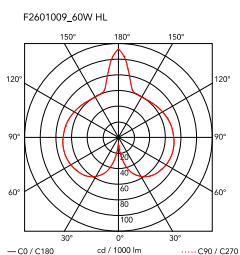

Mounting	Table
Environment	Indoor
Finish	Cocoon
Weight	5.7 lbs
Light sources available	1 x 60W A-19 Medium Frosted Bulb
Emergency Switching	On the cable there is the an On-Off Switch.
Voltage	120V
Power	Max 60W
Battery	No
Supply included	Yes
Cord Length	
Materials	Cocoon resin, Steel
Colors	 FU260109 - Cocoon