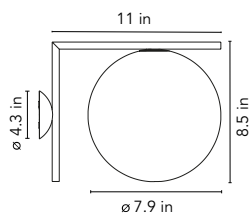

IC Lights Ceiling/Wall 1

by Michael Anastassiades , 2014

Wall-ceiling lamp providing diffused light. Frame in brass, brushed and transparent varnished or chrome steel. Blown glass opal diffuser.

Mounting	Ceiling and wall
Environment	Indoor
Finish	Brushed brass, Chrome or Black
Weight	4.4 lbs.
Light sources available	1 x 60W G9 Frosted Halogen

Voltage	120V
Power	MAX 60W

Materials Blown glass, Brass, Steel

Colors	<ul style="list-style-type: none"> ● F317830 - Black ● F317857 - Chrome ● F317859 - Brushed brass
--------	--

CONTEXT

ENQUIRIES
info@contextgallery.com