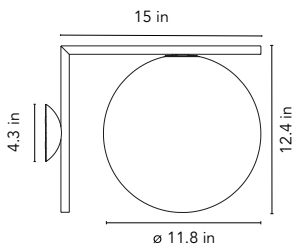

Materials	Blown glass, Brass, Steel
Colors	● F317930 - Black ● F317957 - Chrome ● F317959 - Brushed brass

CONTEXT

ENQUIRIES
info@contextgallery.com

Tel. 404. 477. 3301
Tel. 800. 886.0867

contextgallery.com
contextcontract.com