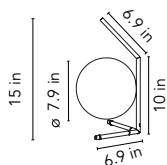

IC Lights Table 1 Low

by Michael Anastassiades , 2014

Table lamp providing diffused light. Frame in brass, brushed and transparent varnished or chrome steel. Blown glass opal diffuser. Dimmer on the power cord.

Mounting	Table
Environment	Indoor
Finish	Brushed brass, Chrome, or Black
Weight	3.5 lbs
Light sources available	1 x 60W G9 Halogen

Switching	Dimmer on the power cord
Voltage	120V
Power	MAX 60W

Materials Blown glass, Brass, Steel