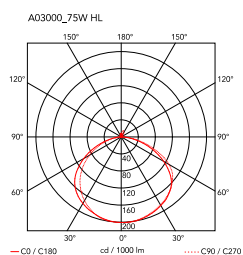

CONTEXT

ENQUIRIES
info@contextgallery.com

Tel. 404-477-3301
Tel. 800-586-9867