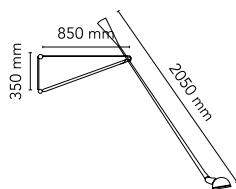

CONTEXT

ENQUIRIES
info@contextgallery.com

Tel. 404-477-3301
Tel. 800-586-9867