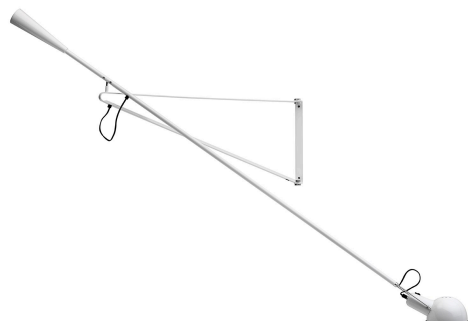

265

by Paolo Rizzatto , 1973

Wall lamp providing direct light. Painted steel adjustable arm and reflector. Chrome-plated brass reflector support. Cast iron tapered counterweight. Painted steel wall fixture.