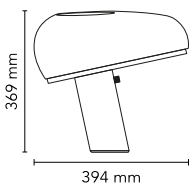

CONTEXT

ENQUIRIES
info@contextgallery.com

Tel. 404.477.3301
Tel. 800.886.0867