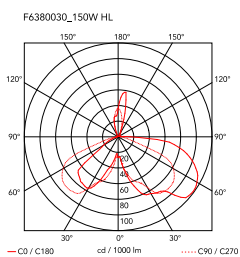

CONTEXT

ENQUIRIES
info@contextgallery.com

Tel. 404.477.3301
Tel. 800.886.0867