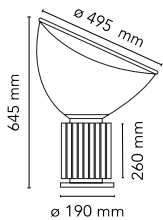

Taccia

by Achille & Pier Giacomo Castiglioni , 1962

Table lamp providing indirect and reflected light. Reflector in painted aluminium, gloss white on the outside and matt white on the inside.. Directionable diffuser in transparent mouth-blown glass. Body in matt black. silver anodized or bronze anodized aluminium. Base in nickel-plated metal. Electric cable of useful length 220 cm, with dimmer switch for ON/OFF and adjustment of the light flow between 10-100%. Plug-in power supply with interchangeable plugs.

Mounting	Table/Floor
Environment	Indoor
Finish	Black, Anodized bronze, Anodized silver
Weight	15,3 Kg
Light sources available	1 x 1 COB LED 28W 2700K CRI93 [i] DIMMER
Emergency	Without
Voltage	100-240/48V
Power	28W
Battery	No
Supply included	Yes
Cord Length	2200 mm
Materials	Aluminum, Glass