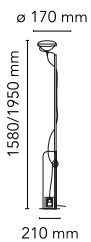

## Toio

by Achille & Pier Giacomo Castiglioni , 1962

Floor lamp providing indirect lighting. Angle iron and formed steel base, painted in a variety of colors. Hexagonal nickel-plated brass height-adjustable stem with telescopic head. On the cable there is the electronic dimmer which allows the regulation of light brightness.

Mounting	Floor
Environment	Indoor
Finish	White, Black, Red
Weight	18.07 lbs
Light sources available	1 x 300W PAR 56MFL dimmerabile

Switching On-Off Switch On Power Cord.

Voltage	120V
Power	MAX 300W

Cord Length 97"