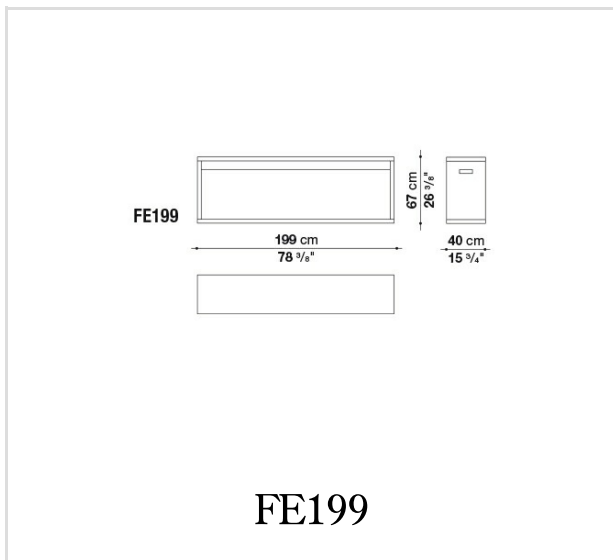

FE230

B&B Italia reserves the right to make technological and aesthetic improvements to its models, including changes to the sizes and materials, without notice. The technical drawings do not define the details of the product. The measurements shown are indicative and may undergo changes. In particular, the dimensions relevant to the padded parts are subject to usage tolerances over time caused by the normal adjustment of the padding. For the specific information, please contact the dealer closest to you.