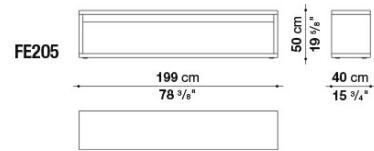

Internal frame finish:

brick red glossy painted

Hinges (FM205):

painted aluminium and steel

Adjustable ferrules:

steel and plastic material

Technical drawings

FE155

FE205

FE230

FE149

B&B Italia reserves the right to make technological and aesthetic improvements to its models, including changes to the sizes and materials, without notice. The technical drawings do not define the details of the product. The measurements shown are indicative and may undergo changes. In particular, the dimensions relevant to the padded parts are subject to usage tolerances over time caused by the normal adjustment of the padding. For the specific information, please contact the dealer closest to you.