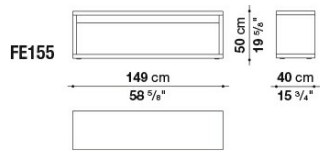

Internal frame finish:

brick red glossy painted

Hinges (FM205):

painted aluminium and steel

Adjustable ferrules:

steel and plastic material

Technical drawings

FE155

FE205

FE230

FE149

B&B Italia reserves the right to make technological and aesthetic improvements to its models, including changes to the sizes and materials, without notice. The technical drawings do not define the details of the product. The measurements shown are indicative and may undergo changes. In particular, the dimensions relevant to the padded parts are subject to usage tolerances over time caused by the normal adjustment of the padding. For the specific information, please contact the dealer closest to you.