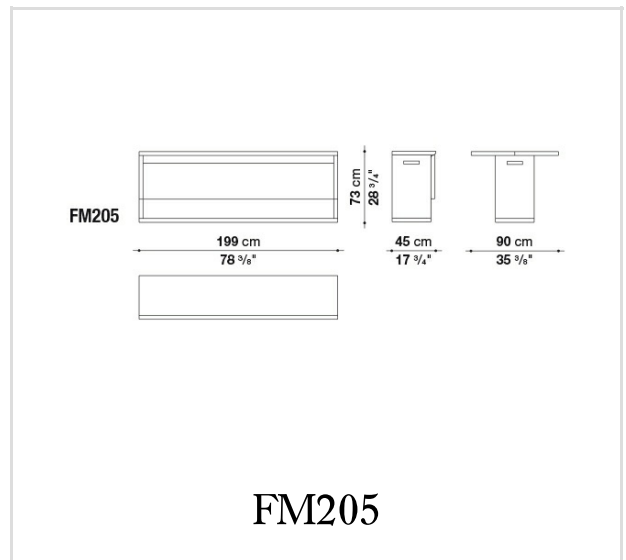

FE149

B&B Italia reserves the right to make technological and aesthetic improvements to its models, including changes to the sizes and materials, without notice. The technical drawings do not define the details of the product. The measurements shown are indicative and may undergo changes. In particular, the dimensions relevant to the padded parts are subject to usage tolerances over time caused by the normal adjustment of the padding. For the specific information, please contact the dealer closest to you.