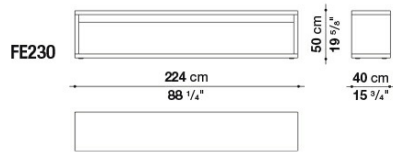

Internal frame finish:

brick red glossy painted

Hinges (FM205):

painted aluminium and steel

Adjustable ferrules:

steel and plastic material

Technical drawings

FE155

FE205

FE230

FE149

B&B Italia reserves the right to make technological and aesthetic improvements to its models, including changes to the sizes and materials, without notice. The technical drawings do not define the details of the product. The measurements shown are indicative and may undergo changes. In particular, the dimensions relevant to the padded parts are subject to usage tolerances over time caused by the normal adjustment of the padding. For the specific information, please contact the dealer closest to you.