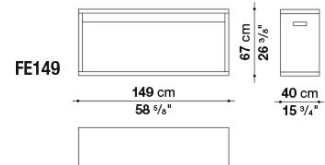

Internal frame finish:

brick red glossy painted

Hinges (FM205):

painted aluminium and steel

Adjustable ferrules:

steel and plastic material

Technical drawings

FE155

FE205

FE230

FE149

B&B Italia reserves the right to make technological and aesthetic improvements to its models, including changes to the sizes and materials, without notice. The technical drawings do not define the details of the product. The measurements shown are indicative and may undergo changes. In particular, the dimensions relevant to the padded parts are subject to usage tolerances over time caused by the normal adjustment of the padding. For the specific information, please contact the dealer closest to you.