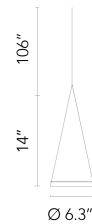

FLOS

Fucsia 1, White Cord - Specification Sheet by Achille Castiglioni, 1996

Mounting	Ceiling Pendant
Lamp (Bulb) Description	1 x 4W R50 LED Filament Frosted - E14 - 3000K - 300lm (Included)
Canopy Dimension	Diameter 4.7" - 1.5" high
Environment	Indoor - Dry Location
Dimming	Phase-cut Dimming / Triac Type
Finish	Glass
Technical and Product Description	FUCSIA 1 pendant fixture providing both diffused and direct light. Conical blown glass diffuser with a 1.5" sandblasted edge and a translucent silicone ring. Available in various configurations with corresponding white ceiling rose. Non UL version has clear cord.

Electrical

Voltage	120
Switching	NA
IP Rating	IP20

Physical

Cord Length (inches)	106" - White
Construction Material	Glass, Silicone, Steel
Weight	2.2 lbs

FU241000 Glass

Dimensional Image

FUCSIA 1

Certifications