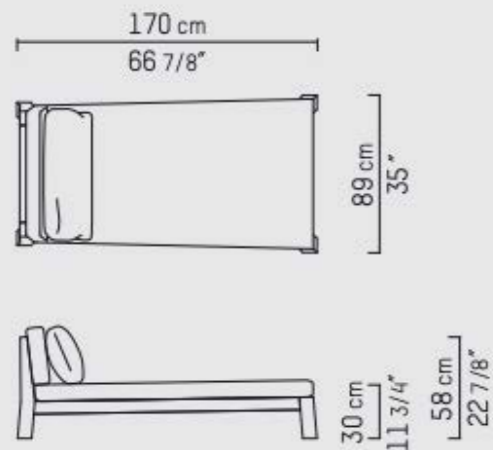

PIETBOON

GIJS LOUNGE SERIES

DESCRIPTION

Relaxing and romantic, the GIJS Daybed combines comfort with modern design to enhance the outdoor living experience. The solid teak frame is offset by the soft yet durable fabric finish. Whether curling up or stretching out, the daybed makes the perfect place to unwind together.

GIJS

Outdoor Daybed

SPECIFICATION

Colors	Natural untreated teak.
Material	Teak frame with stainless steel connections. Seat and back cushions are made of open-cell hydro draining polyurethane. Lumbar cushion filled with synthetic fibers. Included grey raincover.

CONTEXT

ENQUIRIES
info@contextgallery.com

Tel. 404. 477. 3301
Tel. 800. 886.0867

contextgallery.com