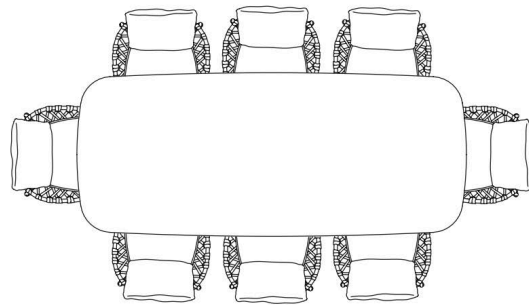

## Ginepro

DESIGNED BY ANTONIO CITTERIO

ENQUIRIES  
info@contextgallery.com  
Tel. 404. 477. 3301  
Tel. 800. 886.0867  
contextgallery.com

**Top: 0408S**  
**Serpentine stone**

**Frame: 0236B**  
**anthracite painted**

The Ginepro table is made with an anthracite painted aluminum structure and a Serpentine stone top extremely durable and precious as the linear and timeless style.

With its two shapes (round and rectangular with rounded corners) and four dimensions, it lends itself to be placed in different outdoor environments: terraces, verandas, patios and gardens.