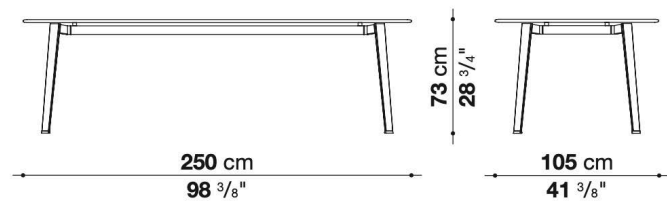

## Ginepro

DESIGNED BY ANTONIO CITTERIO

ENQUIRIES  
info@contextgallery.com  
Tel. 404. 477. 3301  
Tel. 800. 886.0867  
contextgallery.com

**Top: 0408S**  
**Serpentine stone**

**Frame: 0236B**  
**anthracite painted**

The Ginepro table is made with an anthracite painted aluminum structure and a Serpentine stone top extremely durable and precious as the linear and timeless style.

With its two shapes (round and rectangular with rounded corners) and four dimensions, it lends itself to be placed in different outdoor environments: terraces, verandas, patios and gardens.