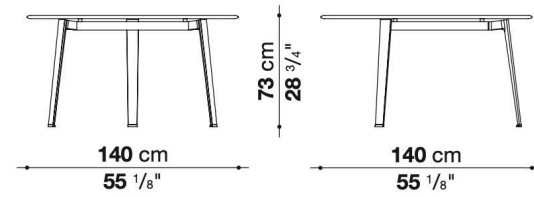

The Ginepro table is made with an anthracite painted aluminum structure and a Serpentine stone top extremely durable and precious as the linear and timeless style.

With its two shapes (round and rectangular with rounded corners) and four dimensions, it lends itself to be placed in different outdoor environments: terraces, verandas, patios and gardens.