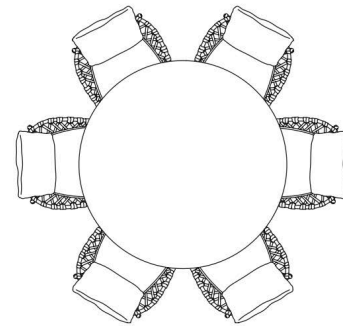

## Ginepro

DESIGNED BY ANTONIO CITTERIO

ENQUIRIES  
info@contextgallery.com  
Tel. 404. 477. 3301  
Tel. 800. 886.0867  
contextgallery.com

**Top: 0408S**  
**Serpentine stone**

**Frame: 0236B**  
**anthracite painted**

The Ginepro table is made with an anthracite painted aluminum structure and a Serpentine stone top extremely durable and precious as the linear and timeless style.

With its two shapes (round and rectangular with rounded corners) and four dimensions, it lends itself to be placed in different outdoor environments: terraces, verandas, patios and gardens.