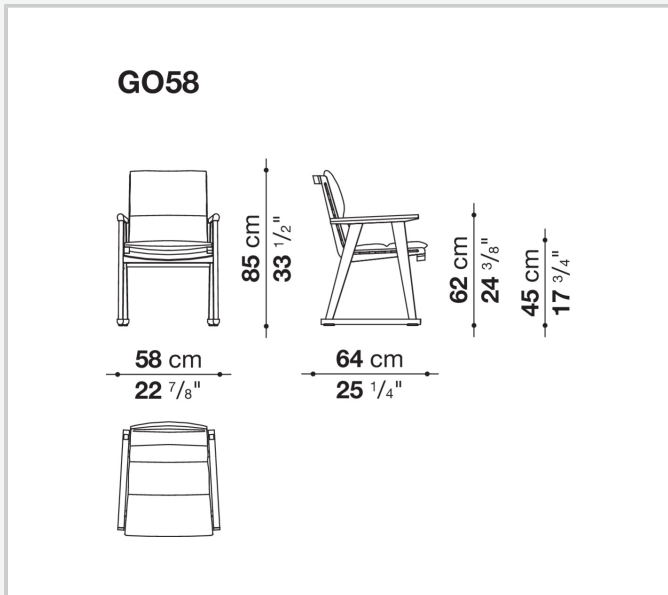

Technical drawings

CONTEXT

ENQUIRIES
info@contextgallery.com

Tel. 404. 477. 3301
Tel. 800. 886.0867

contextgallery.com