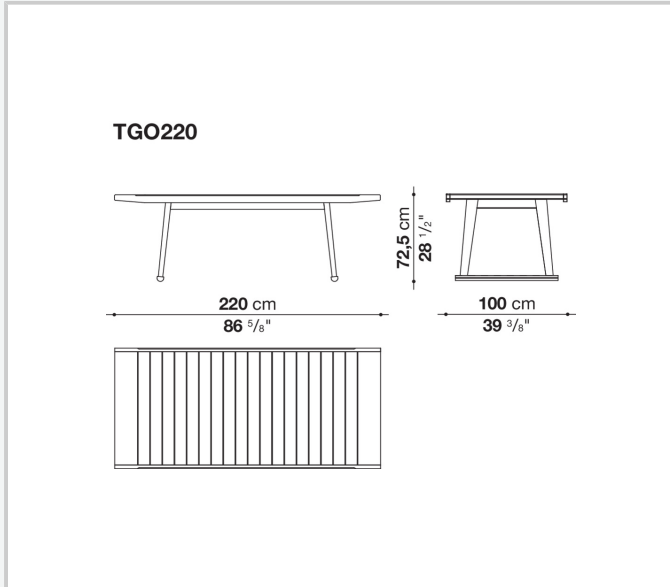

Gio

TABLES

2016

Antonio Citterio

CONTEXT

ENQUIRIES
info@contextgallery.com
Tel. 404.477.3301
Tel. 800.886.0867
contextgallery.com

Description

Gio is a classically contemporary, rectangular outdoor table. Available in two sizes, it is made of solid teakwood and comes in a special antique grey finish, which gives the wood a particular lived-in look with silver grey reflections. The top features an elegant slatted finish. Gio is a complete series of outdoor furniture inclusive of chairs, armchairs, sofas, loungers and other furnishings.

Technical information

Frame and top

solid wood

Ferrules

thermoplastic material

Waterproof cover cloth

PES fabric coated on one side in

Technical drawings