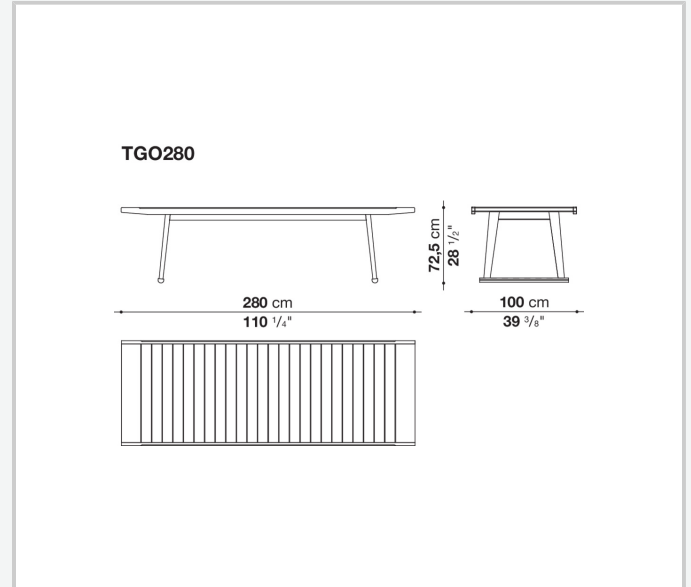

Gio

TABLES

2016

Antonio Citterio

CONTEXT

ENQUIRIES
info@contextgallery.com
Tel. 404.477.3301
Tel. 800.886.0867
contextgallery.com

Description

Gio is a classically contemporary, rectangular outdoor table. Available in two sizes, it is made of solid teakwood and comes in a special antique grey finish, which gives the wood a particular lived-in look with silver grey reflections. The top features an elegant slatted finish. Gio is a complete series of outdoor furniture inclusive of chairs, armchairs, sofas, loungers and other furnishings.

Technical information

Frame and top

solid wood

Ferrules

thermoplastic material

Waterproof cover cloth

PES fabric coated on one side in

Technical drawings