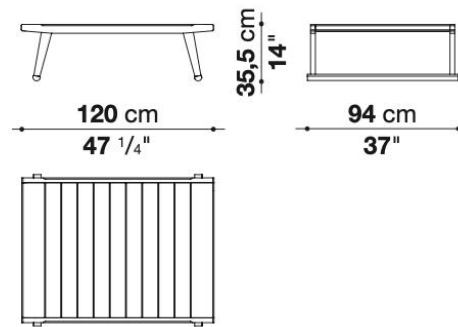

CONTEXT GALLERY

ENQUIRIES
info@contextgallery.com
Tel. 404. 477. 3301
Tel. 800. 886.0867
contextgallery.com

Seat cushion:
Elisir 420

Frame: 0492T
Antique
Teakwood

Sofa (waterproof cover included) "Limited quantities"