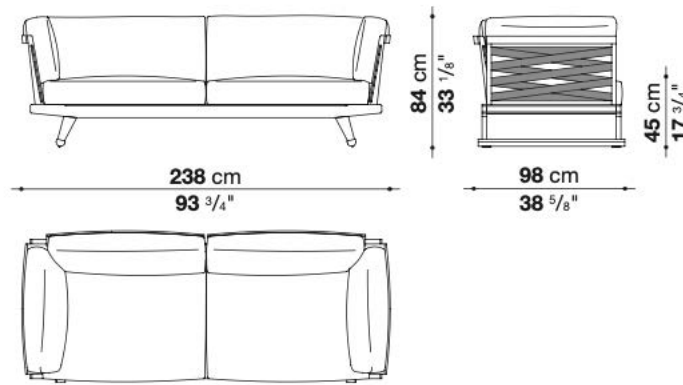

CONTEXT GALLERY

ENQUIRIES
info@contextgallery.com
Tel. 404. 477. 3301
Tel. 800. 886.0867
contextgallery.com

Seat cushion:
Elisir 420

Frame: 0492T
Antique
Teakwood

Sofa (waterproof cover included) "Limited quantities"