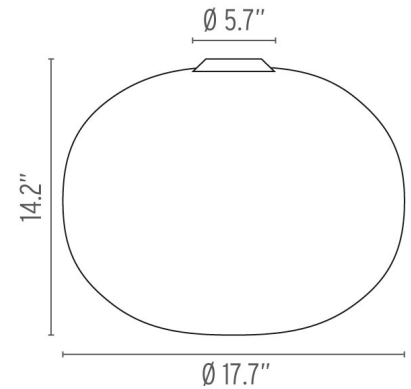

## Glo-Ball C1 (Halogen) - Specification Sheet by Jasper Morrison, 1998

Mounting	Ceiling
Lamp (Bulb) Description	1 x 100W T8 E26 Base Frosted Halogen (Included)
Canopy Dimension	Diameter 4.3"
Environment	Indoor - Dry Location
Dimming	Phase-cut Dimming / Triac Type
Finish	Opal
Technical and Product Description	GLO-BALL C1 ceiling mounted fixture providing diffused light. Diffuser consisting of an externally acid etched, hand blown, opaline glass and of a die-cast aluminum threaded ring nut with alodine plating finish. 30% fiberglass reinforced injection-molded polyamide ceiling fitting; gray painted die-cast aluminum diffuser support

### Dimensional Image