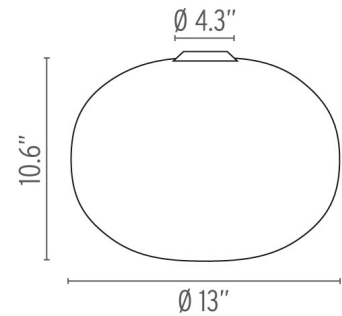

## Glo-Ball C1 (Halogen) - Specification Sheet by Jasper Morrison, 1998

Mounting	Ceiling
Lamp (Bulb) Description	1 x 100W T8 E26 Base Frosted Halogen (Included)
Canopy Dimension	Diameter 4.3"
Environment	Indoor - Dry Location
Dimming	Phase-cut Dimming / Triac Type
Finish	Opal
Technical and Product Description	GLO-BALL C1 ceiling mounted fixture providing diffused light. Diffuser consisting of an externally acid etched, hand blown, opaline glass and of a die-cast aluminum threaded ring nut with alodine plating finish. 30% fiberglass reinforced injection-molded polyamide ceiling fitting; gray painted die-cast aluminum diffuser support

### Physical

Construction Material	Glass
Weight	5.5 lbs

FU302300 Opal

### Dimensional Image