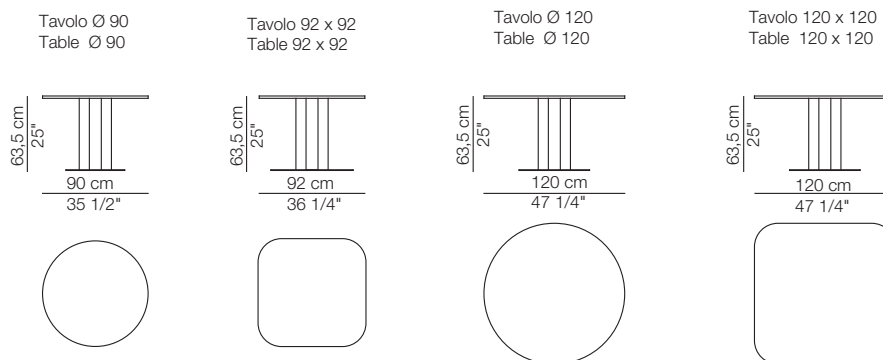

CONTEXT

Goya small table

ENQUIRIES
info@contextgallery.com

Tel. 404. 477. 3301
Tel. 800. 886.0867

contextgallery.com

arflex

I colori sono da considerarsi puramente indicativi / Colors are to be considered as purely indicative 2020 - Rev. 0.0 -
Seven Salotti S.p.A - All rights reserved

GOYA

CONTEXT

Goya small table

ENQUIRIES
info@contextgallery.com

Tel. 404. 477. 3301
Tel. 800. 886.0867

contextgallery.com

Goya lounge table

Goya lounge dining table