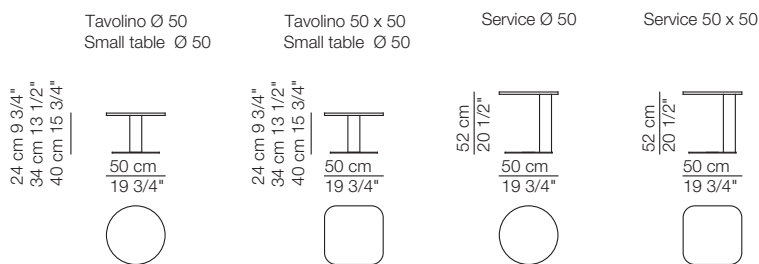

GOYA

CONTEXT

Goya small table