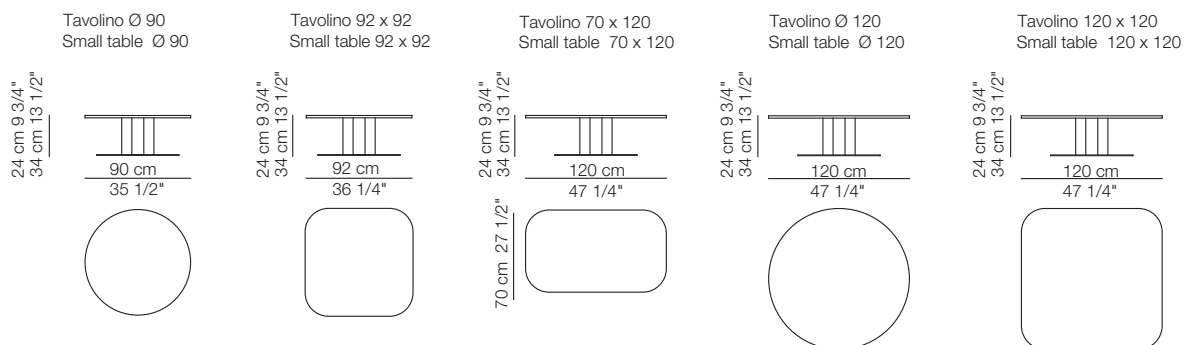

CONTEXT

Goya small table

ENQUIRIES
info@contextgallery.com

Tel. 404. 477. 3301
Tel. 800. 886.0867

contextgallery.com

arflex

I colori sono da considerarsi puramente indicativi / Colors are to be considered as purely indicative 2020 - Rev. 0.0 -
Seven Salotti S.p.A - All rights reserved

GOYA

CONTEXT

Goya small table

ENQUIRIES
info@contextgallery.com

Tel. 404. 477. 3301
Tel. 800. 886.0867

contextgallery.com

Goya lounge table

Goya lounge dining table