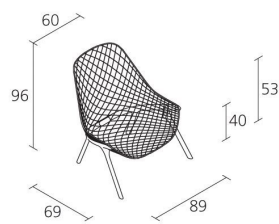

Alias

GRAN KOBI / 035

Patrick Norguet

Armchair with shell in enamelled steel; support belt and legs in stove enamelled aluminium.

INFORMATION

Warranty 3 years

Fire-retardancy
(some parts only)

100% Recyclable

1

Boxes number

1

Max number pieces
per a box

0,844

Volume in m³

41,2

Gross weight in Kg