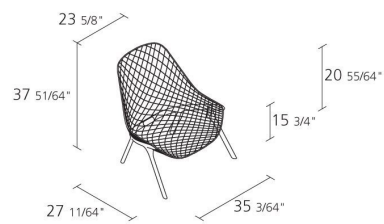

Alias

GRAN KOBI / 035

Patrick Norguet

Armchair with shell in enamelled steel; support belt and legs in stove enamelled aluminium.

INFORMATION

Warranty 3 years

Fire-retardancy
(some parts only)

100% Recyclable

1

Boxes number

1

Max number pieces
per a box

0,844

Volume in m³

41,2

Gross weight in Kg