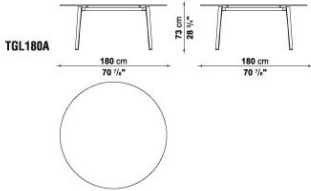

GELSO

TECHNICAL DRAWINGS

TGL180A

TGL105A