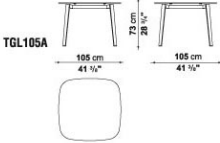

GELSO

TECHNICAL DRAWINGS

TGL180A

TGL105A