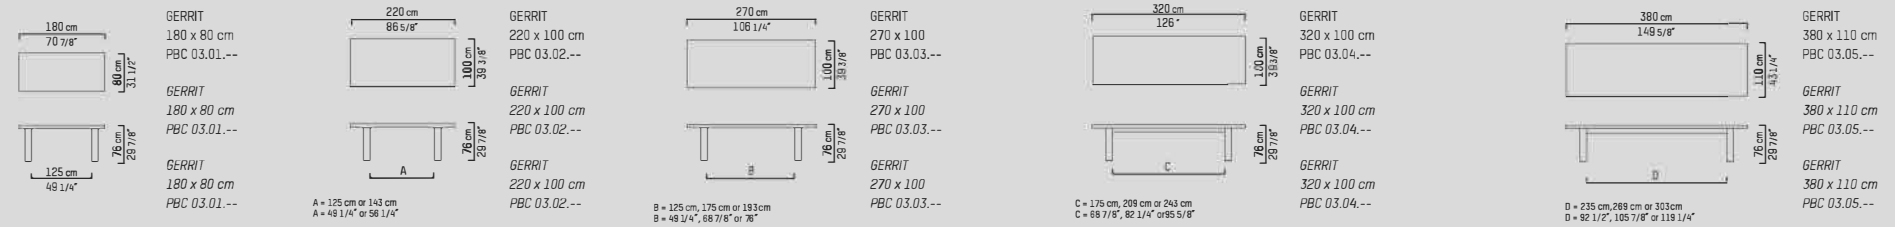

GERRIT DINING TABLE

ENGLISH

Available in five sizes and eight colors, the GERRIT dining table comes in a choice of leg positions for added comfort. The table is crafted simply from solid oak or walnut for a timeless impact. Enjoy the company of family and close friends long after the meal is over.

CONTEXT

ENQUIRIES
info@contextgallery.com

Tel. 404. 477. 3301
Tel. 800. 886.0867

contextgallery.com
contextcontract.com