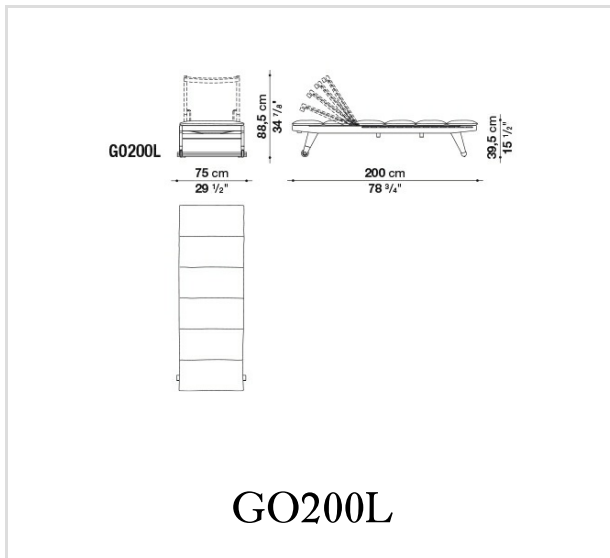

Technical drawings

B&B Italia reserves the right to make technological and aesthetic improvements to its models, including changes to the sizes and materials, without notice. The technical drawings do not define the details of the product. The measurements shown are indicative and may undergo changes. In particular, the dimensions relevant to the padded parts are subject to usage tolerances over time caused by the normal adjustment of the padding. For the specific information, please contact the dealer closest to you.