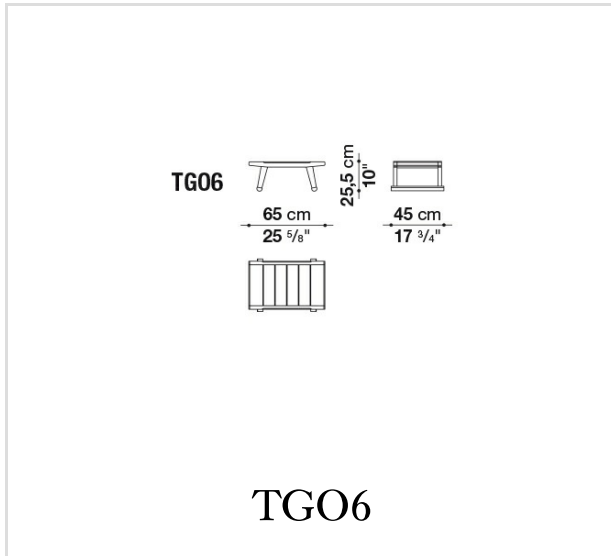

Technical information

Frame:

solid antique grey teakwood

Ferrules:

thermoplastic material

Cover cloth:

polyester on synthetic support

Technical drawings