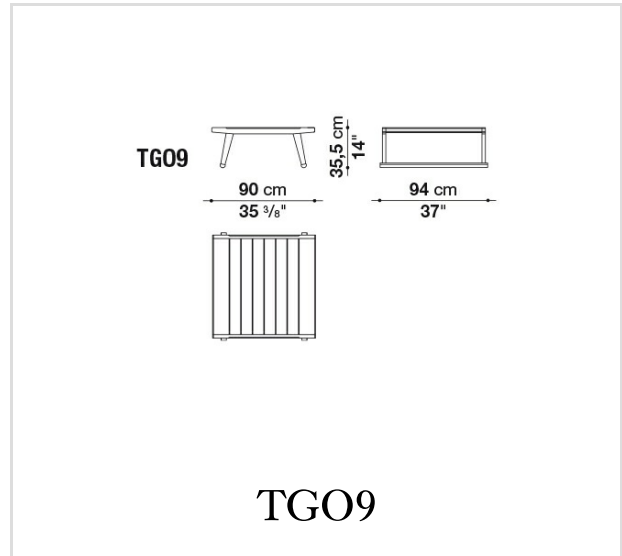

Technical information

Frame:

solid antique grey teakwood

Ferrules:

thermoplastic material

Cover cloth:

polyester on synthetic support

Technical drawings