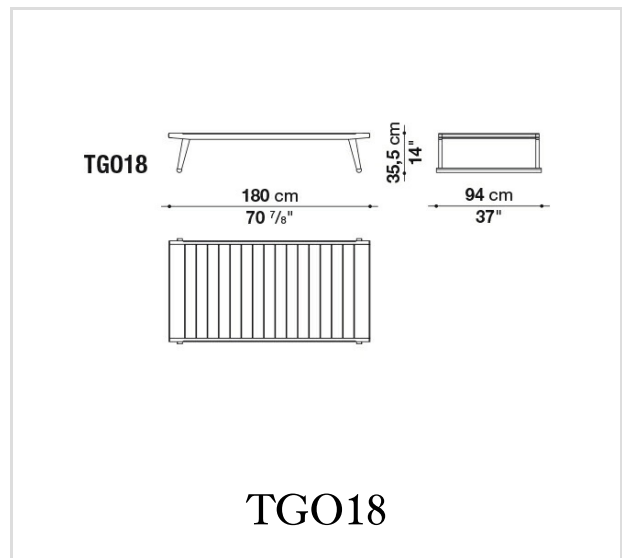

Technical information

Frame:

solid antique grey teakwood

Ferrules:

thermoplastic material

Cover cloth:

polyester on synthetic support

Technical drawings