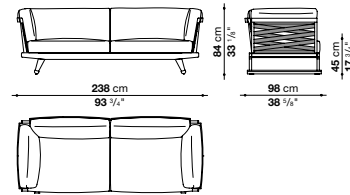

GO238

TGO12