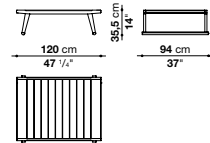

Elisir 420

Teak antique grey

GO238

TGO12

CONTEXT

ENQUIRIES
info@contextgallery.com

Tel. 404. 477. 3301
Tel. 800. 886.0867

contextgallery.com
contextcontract.com