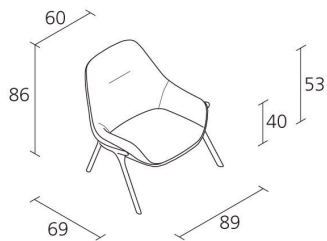

Alias

GRAN KOBI ESSENTIEL / 038

Patrick Norguet

Armchair with structure in stove enamelled aluminium. Cushion in expanded polyurethane with cover in fabric or leather. Cover is not removable. It is possible to choose different colors for the inner and outer cover.