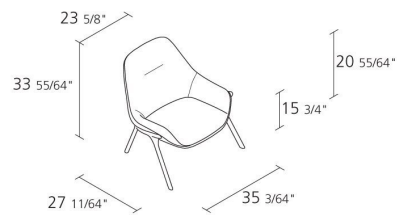

Alias

GRAN KOBI ESSENTIEL / 038

Patrick Norguet

Armchair with structure in stove enamelled aluminium. Cushion in expanded polyurethane with cover in fabric or leather. Cover is not removable. It is possible to choose different colors for the inner and outer cover.