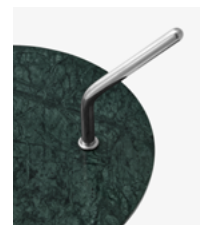

contextgallery.com

D: 32.2cm / 12.7in,
W: 39.7cm / 15.6in

Product description

Side Table

Environment

Indoor

Material

Frame: High strength steel
Marble: Verde Guatemala green marble
Glass: Smoked cast glass

Finishes

Table top: Smoked cast glass or Verde Guatemala marble
Base: Warm black or Polished stainless steel

Dimensions

H: 65.7cm / 25.9in, W: 39.7cm / 15.6in,
D: 32.2cm / 12.7in

Packaging dimensions

Frame: H: 56.5cm / 22in, W: 40.5cm / 15in,
D: 46.5cm / 18in
Tabletop: H: 6.5cm / 2in, W: 41cm / 16in,
D: 39cm / 15in.

Country of origin

PRC

Cleaning instructions

Please download our Material Care & Cleaning instructions through www.andtradition.com

→ Stock items

Warm black & Verde Guatemala Marble
Warm black & Smoked cast glass
Polished stainless steel & Verde Guatemala Marble
Polished stainless steel & Smoked cast glass

→ Warm Black & Verde Guatemala Marble

→ Warm Black & Smoked cast glass

→ Polished stainless steel & Verde Guatemala Marble

→ Polished stainless steel & Smoked cast glass