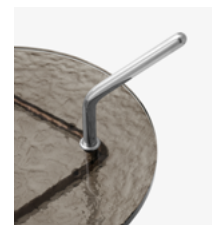

contextgallery.com

D: 32.2cm / 12.7in,
W: 39.7cm / 15.6in

Product description

Side Table

Environment

Indoor

Material

Frame: High strength steel
Marble: Verde Guatemala green marble
Glass: Smoked cast glass

Finishes

Table top: Smoked cast glass or Verde Guatemala marble
Base: Warm black or Polished stainless steel

Dimensions

H: 65.7cm / 25.9in, W: 39.7cm / 15.6in,
D: 32.2cm / 12.7in

Packaging dimensions

Frame: H: 56.5cm / 22in, W: 40.5cm / 15in,
D: 46.5cm / 18in
Tabletop: H: 6.5cm / 2in, W: 41cm / 16in,
D: 39cm / 15in.

Country of origin

PRC

Cleaning instructions

Please download our Material Care & Cleaning instructions through www.andtradition.com

→ Stock items

Warm black & Verde Guatemala Marble
Warm black & Smoked cast glass
Polished stainless steel & Verde Guatemala Marble
Polished stainless steel & Smoked cast glass

→ Warm Black & Verde Guatemala Marble

→ Warm Black & Smoked cast glass

→ Polished stainless steel & Verde Guatemala Marble

→ Polished stainless steel & Smoked cast glass