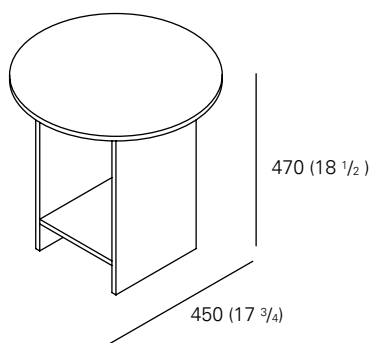

CT12 HEIJI

CONTEXT

ENQUIRIES
info@contextgallery.com
Tel. 404. 477. 3301
Tel. 800. 886.0867
contextgallery.com

BEISTELLTISCH / SIDE TABLE
DESIGN: PHILIPP MAINZER, 2023

DETAILS / DETAILS

- Stärke der Multiplexplatte 12 mm
- Geliefert in einem Stück
- Eignet sich für privaten oder öffentlichen Bereich

- Thickness of the plywood plates 12 mm
- Supplied in one piece
- Suitable for private or public area

MASSE / MEASUREMENTS

HÖHE / HEIGHT

SMAL: 450 MM (17 ³/₄ INCH)
MEDIUM: 350 MM (13 ⁴/₅ INCH)

TIEFE / DEPTH

450 MM (17 ³/₄ INCH)
650 MM (25 ³/₅ INCH)

MATERIAL OBERFLÄCHE / MATERIAL FINISH

EICHEFURNIER, CREMEWEISS LACKIERT /
OAK VENEER, CREAM WHITE LAQUERED

EICHEFURNIER, REINORANGE LACKIERT/
OAK VENEER, PURE ORANGE LAQUERED

EICHEFURNIER, TIEFSCHWARZ LACKIERT /
OAK VENEER, JET BLACK LAQUERED

SMALL (S)