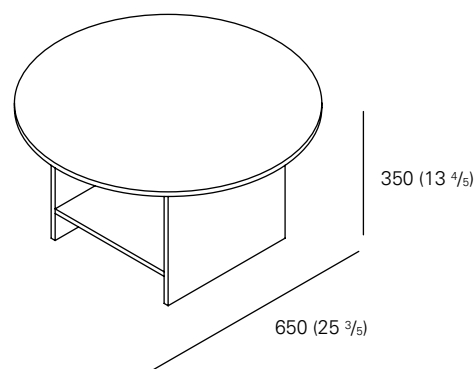

- Thickness of the plywood plates 12 mm
- Supplied in one piece
- Suitable for private or public area

MASSE / MEASUREMENTS

HÖHE / HEIGHT

SMAL: 450 MM (17 ³/₄ INCH)
MEDIUM: 350 MM (13 ⁴/₅ INCH)

TIEFE / DEPTH

450 MM (17 ³/₄ INCH)
650 MM (25 ³/₅ INCH)

MATERIAL OBERFLÄCHE / MATERIAL FINISH

EICHEFURNIER, CREMEWEISS LACKIERT /
OAK VENEER, CREAM WHITE LAQUERED

EICHEFURNIER, REINORANGE LACKIERT/
OAK VENEER, PURE ORANGE LAQUERED

EICHEFURNIER, TIEFSCHWARZ LACKIERT /
OAK VENEER, JET BLACK LAQUERED

SMALL (S)

MEDIUM (M)

CT12 HEIJI BEISTELLTISCH / SIDE TABLE
DESIGN: PHILIPP MAINZER
EICHEFURNIER, TIEFSCHWARZ LACKIERT /
OAK VENEER, JET BLACK LAQUERED
EICHEFURNIER, CREMEWEISS LACKIERT /
OAK VENEER, CREAM WHITE LAQUERED