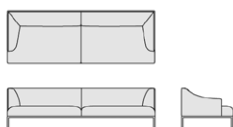

## CONTEXT

ENQUIRIES  
info@contextgallery.com

Tel. 404. 477. 3301  
Tel. 800. 886.0867

contextgallery.com

HIGH TIME modular seating system

**HGT2 - HGT2C**  
cm. 190x88x69h  
inch 74<sup>3</sup>/<sub>4</sub>x34<sup>3</sup>/<sub>4</sub>x27<sup>1</sup>/<sub>4</sub>h

divano a 2 posti - *two-seater sofa*

**HGT3 - HGT3C**  
cm. 250x88x69h  
inch 98<sup>1</sup>/<sub>2</sub>x34<sup>3</sup>/<sub>4</sub>x27<sup>1</sup>/<sub>4</sub>h

divano tre posti - *three-seater sofa*

**HGT1 - HGT1C**  
cm. 70x70x74h  
inch 27<sup>1</sup>/<sub>2</sub>x27<sup>1</sup>/<sub>2</sub>x29<sup>1</sup>/<sub>4</sub>h