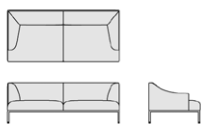

## CONTEXT

ENQUIRIES  
info@contextgallery.com

Tel. 404. 477. 3301  
Tel. 800. 886.0867

contextgallery.com

HIGH TIME modular seating system

**HGT2 - HGT2C**  
cm. 190x88x69h  
inch 74<sup>3</sup>/<sub>4</sub>x34<sup>3</sup>/<sub>4</sub>x27<sup>1</sup>/<sub>4</sub>h