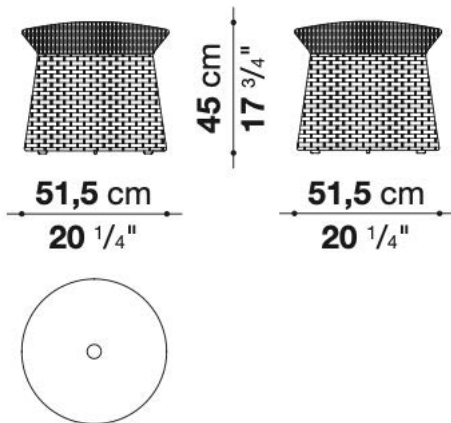

On top, the interlacing is held up by webbing that provides support and comfort.

0835B
Overseas Blue
polypropylene

0133A
Anthracite
polypropylene

Pouf
"Limited quantities"
HE1 - HE2 -

CONTEXT GALLERY

ENQUIRIES
info@contextgallery.com
Tel. 404. 477. 3301
Tel. 800. 886.0867
contextgallery.com