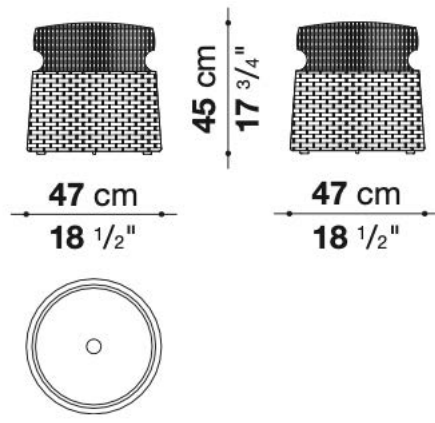

On top, the interlacing is held up by webbing that provides support and comfort.

0835B
Overseas Blue
polypropylene

0133A
Anthracite
polypropylene

Pouf
"Limited quantities"
HE1 - HE2 -

CONTEXT GALLERY

ENQUIRIES
info@contextgallery.com
Tel. 404. 477. 3301
Tel. 800. 886.0867
contextgallery.com