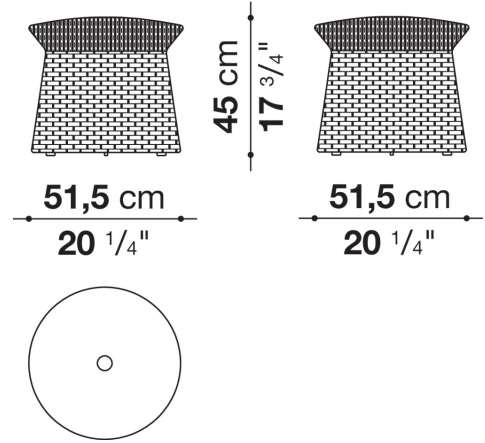

Technical information

Internal frame

tubular aluminium and aluminium profiles

Upholstery

shaped polyurethane

Interlacing

polypropylene fibre braid

Ferrules

thermoplastic material

CONTEXT

ENQUIRIES
info@contextgallery.com

Tel. 404. 477. 3301
Tel. 800. 886.0867

contextgallery.com

Technical drawings

HE2

HE1