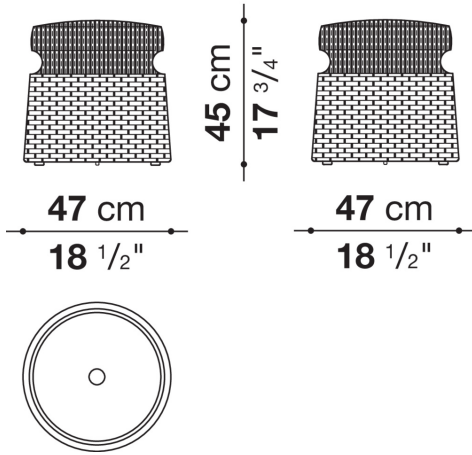

Technical information

Internal frame

tubular aluminium and aluminium profiles

Upholstery

shaped polyurethane

Interlacing

polypropylene fibre braid

Ferrules

thermoplastic material

CONTEXT

ENQUIRIES
info@contextgallery.com

Tel. 404. 477. 3301
Tel. 800. 886.0867

contextgallery.com

Technical drawings

HE2

HE1