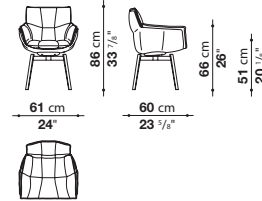

Shell
white Hirek®
plastic material

Frame
09010 white painted

Elisir 207

HK1N

Armchair

White Baydur®, Elisir 207

CONTEXT

ENQUIRIES
info@contextgallery.com