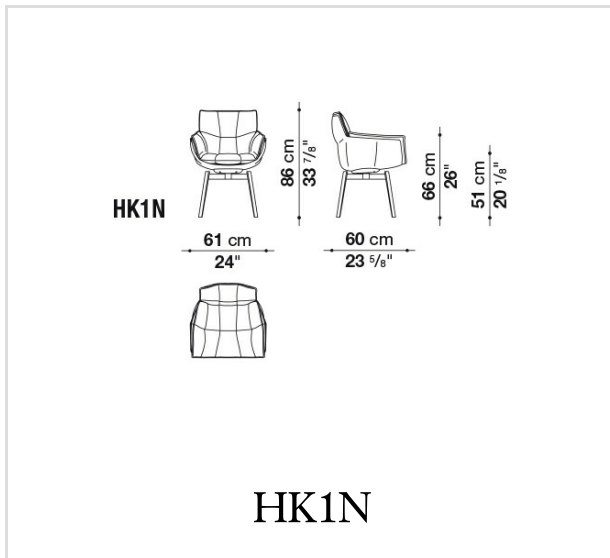

Technical drawings

B&B Italia reserves the right to make technological and aesthetic improvements to its models, including changes to the sizes and materials, without notice. The technical drawings do not define the details of the product. The measurements shown are indicative and may undergo changes. In particular, the dimensions relevant to the padded parts are subject to usage tolerances over time caused by the normal adjustment of the padding. For the specific information, please contact the dealer closest to you.

CONTEXT