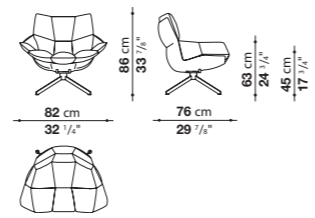

Agate 287

H4

Armchair
White Hirek®, Agate 287

CONTEXT

ENQUIRIES
info@contextgallery.com
Tel. 404. 477. 3301
Tel. 800. 886.0867
contextgallery.com