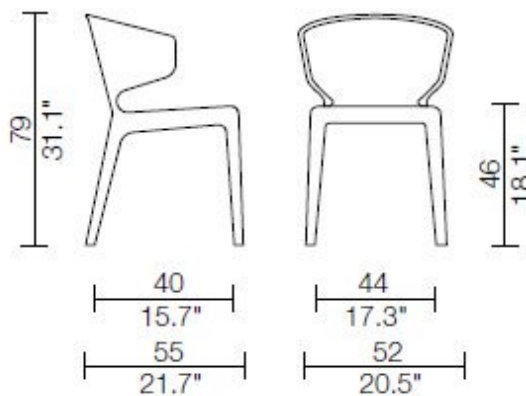

Chair with arms, internal steel structure, padded with CFC-free polyurethane foam. Feet in black plastic material. Covers in removable fabric or soft leather.

The catalogue configuration has been expanded with the introduction of a new version finished with a combination of two materials: external shell in leather and internal part in a range of selected fabrics.