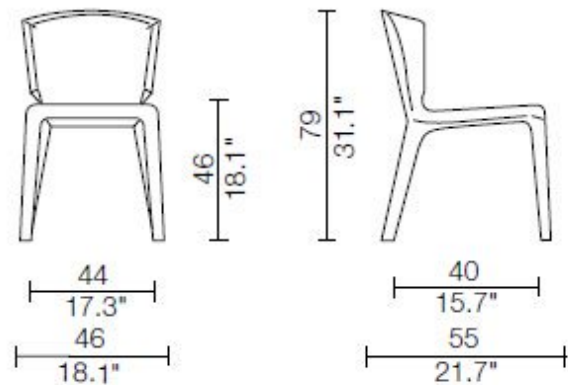

Chair without arms, internal steel structure, padded with CFC-free polyurethane foam. Feet in black plastic material. Covers in removable fabric or soft leather.

The catalogue configuration has been expanded with the introduction of a new version finished with a combination of two materials: external shell in leather and internal part in a range of selected fabrics.