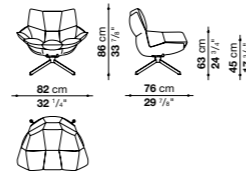

# Husk Outdoor

DESIGNED BY PATRICIA URQUIOLA

Husk Outdoor chairs feature a hard shell made of Hirek® and a soft cushion. The shell, along fixed seat support, is available in white.

White Hirek®

Agate 287

H4